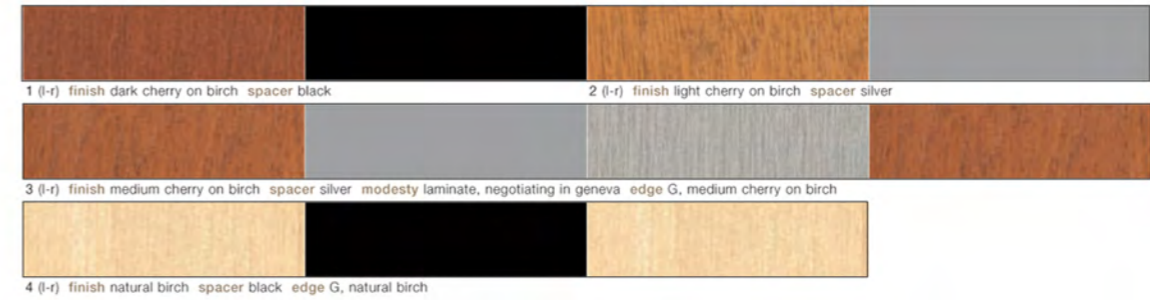

contemporary casegoods

brio